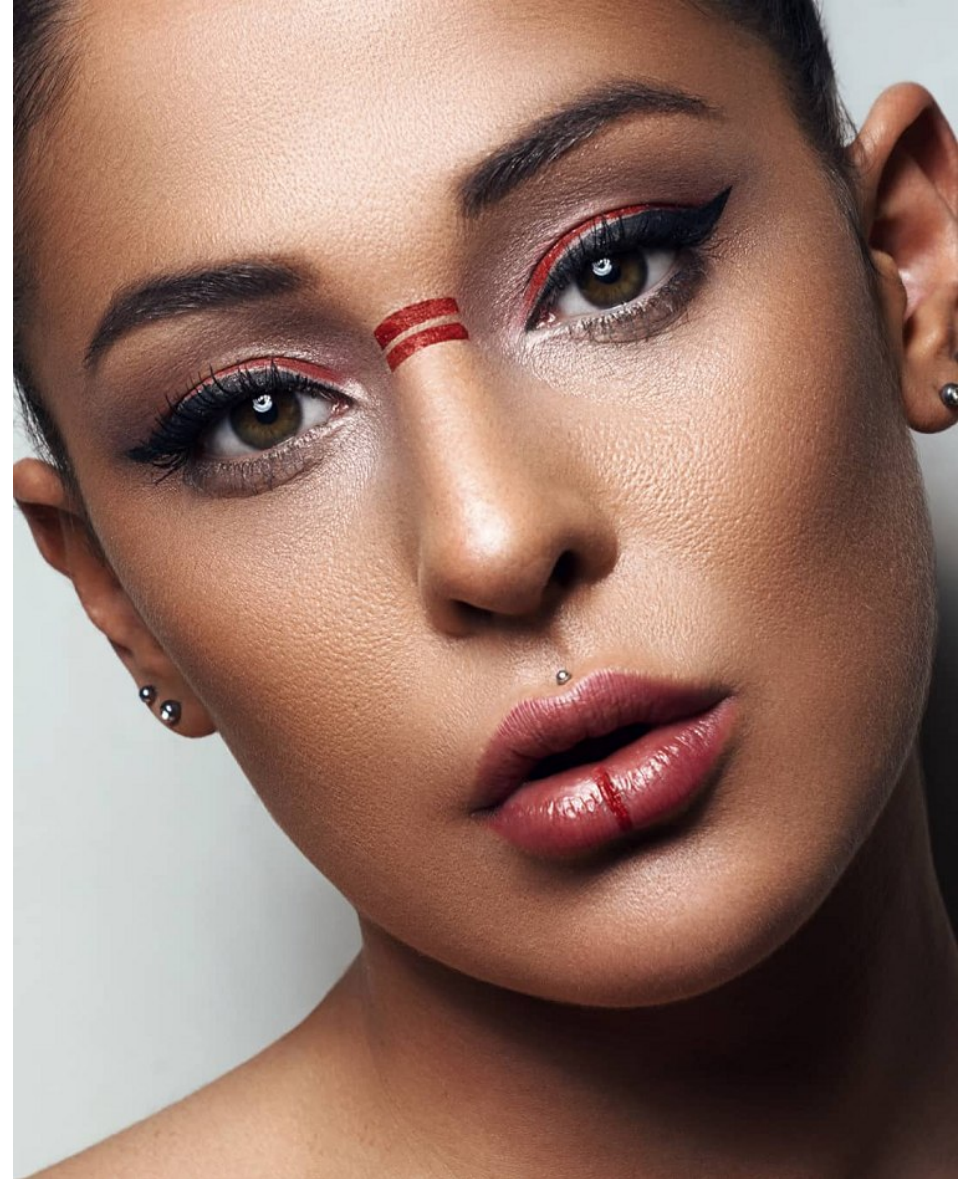

# ROYALLE MODELLING

Harriet Elena Jackson

Height 180cm/5'11" Bust 89cm/35" Waist 76cm/30" Hips 101cm/40" Dress 14 AUS/10 US/40 EU Shoe 43.5 EU/12.5 US/9 UK Hair Red Eyes Green/Brown