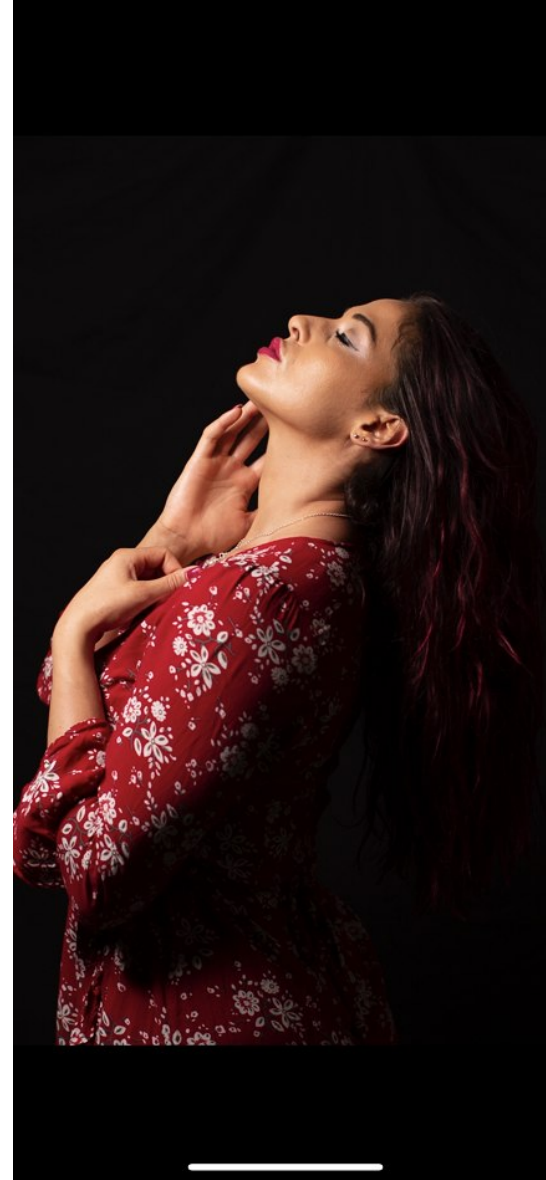

# ROYALLE MODELLING

Harriet Elena Jackson

Height 180cm/5'11" Bust 89cm/35" Waist 76cm/30" Hips 101cm/40" Dress 14 AUS/10 US/40 EU Shoe 43.5 EU/12.5 US/9 UK Hair Red Eyes Green/Brown