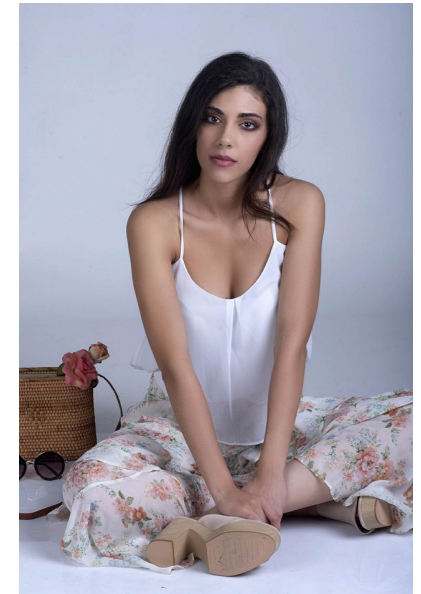

Carla Llado Ors

Height 175cm/5'9" Bust 86cm/34" B Waist 60cm/23.5" Hips 90cm/35.5"
Dress 10 AUS/6 US/36 EU Shoe 39.5 EU/8.5 US/6 UK Hair Brown
Eyes Brown

 ROYALLE MODELLING

Tower 2, 201 Sussex St, level 20/21, Darling Park, Sydney, NSW, 2000
Tel: +61 2 8880 5147 | Email: info@royallemodelling.com.au