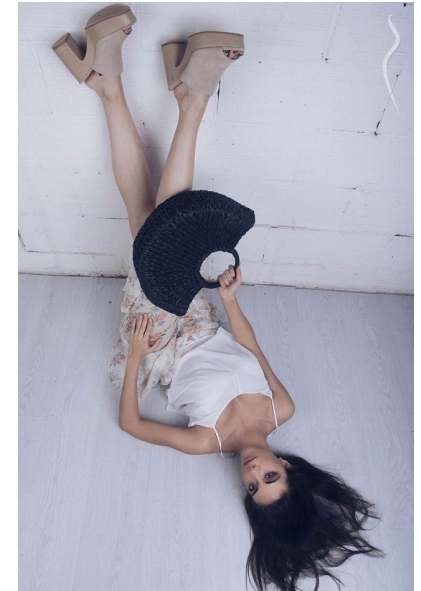

Carla Llado Ors

Height 175cm/5'9" Bust 86cm/34" B Waist 60cm/23.5" Hips 90cm/35.5"
Dress 10 AUS/6 US/36 EU Shoe 39.5 EU/8.5 US/6 UK Hair Brown
Eyes Brown

 ROYALLE MODELLING

Tower 2, 201 Sussex St, level 20/21, Darling Park, Sydney, NSW, 2000
Tel: +61 2 8880 5147 | Email: info@royallemodelling.com.au