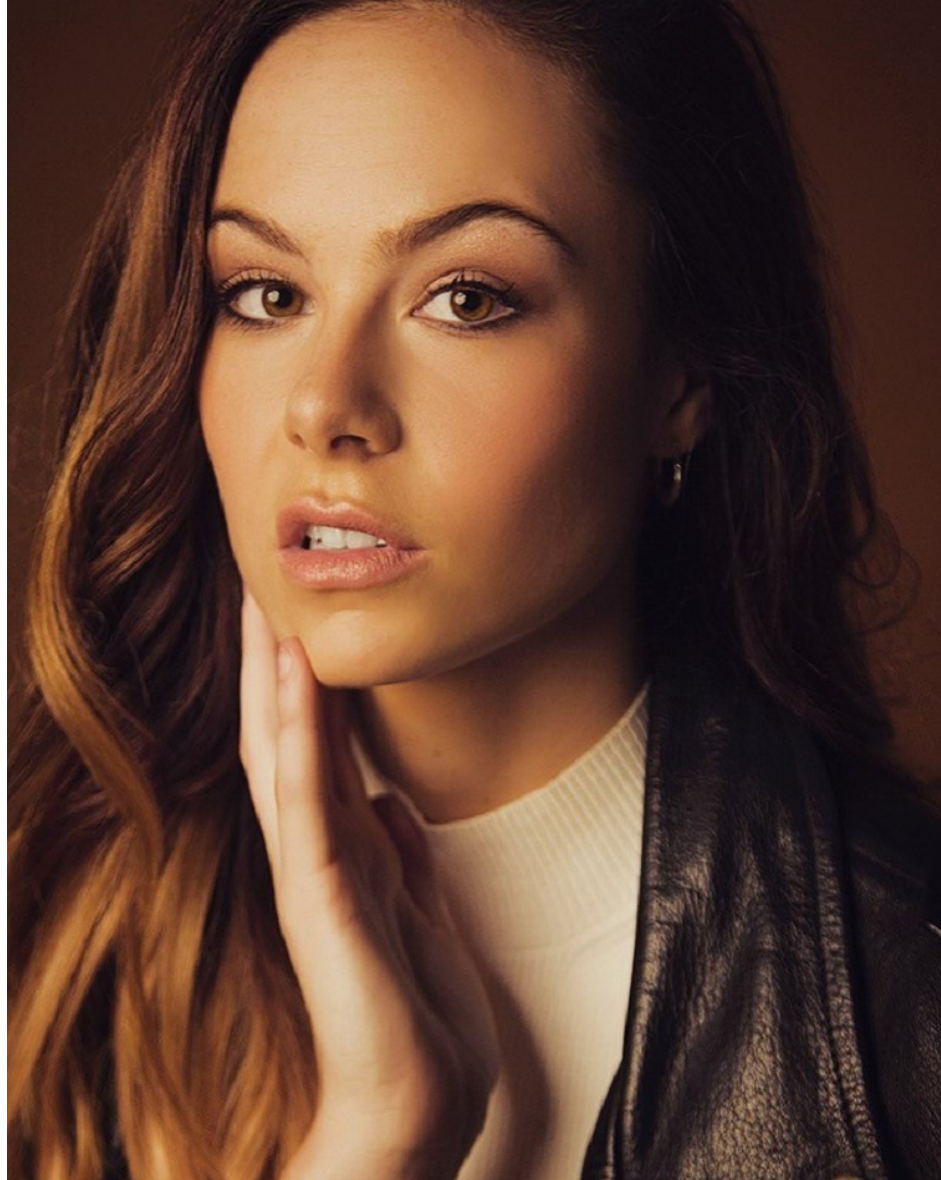

ROYALLE MODELLING

Caitlyn Petch

Height 173cm/5'8" Bust 86cm/34" Waist 62cm/24.5" Hips 80cm/31.5" Dress 6 AUS/2 US/32 EU Shoe 40.5 EU/9.5 US/7 UK Hair Dark Brown Eyes Hazel

ROYALLE MODELLING

Caitlyn Petch

Height 173cm/5'8" Bust 86cm/34" Waist 62cm/24.5" Hips 80cm/31.5" Dress 6 AUS/2 US/32 EU Shoe 40.5 EU/9.5 US/7 UK Hair Dark Brown Eyes Hazel

Caitlyn Petch

Height 173cm/5'8" Bust 86cm/34" Waist 62cm/24.5" Hips 80cm/31.5" Dress 6 AUS/2 US/32 EU Shoe 40.5 EU/9.5 US/7 UK Hair Dark Brown Eyes Hazel

ROYALLE MODELLING

Caitlyn Petch

Height 173cm/5'8" Bust 86cm/34" Waist 62cm/24.5" Hips 80cm/31.5" Dress 6 AUS/2 US/32 EU Shoe 40.5 EU/9.5 US/7 UK Hair Dark Brown Eyes Hazel

ROYALLE MODELLING

Caitlyn Petch

Height 173cm/5'8" Bust 86cm/34" Waist 62cm/24.5" Hips 80cm/31.5" Dress 6 AUS/2 US/32 EU Shoe 40.5 EU/9.5 US/7 UK Hair Dark Brown Eyes Hazel