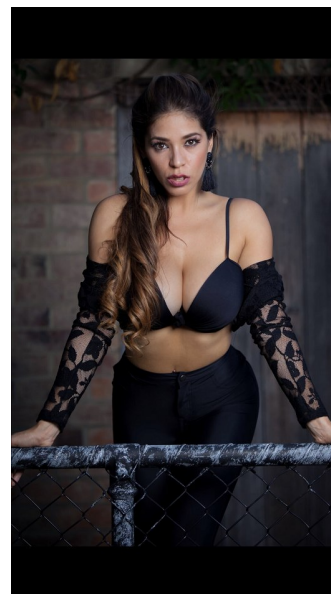

Jesi Villagra

Height 172cm/5'7.5" Bust 95cm/37.5" Waist 68cm/26.5" Hips 95cm/37.5"
Dress 10 AUS/6 US/36 EU Shoe 44 EU/13 US/10 UK Hair Brunette
Eyes Hazel

 **ROYALLE MODELLING**

Tower 2, 201 Sussex St, level 20/21, Darling Park, Sydney, NSW, 2000
Tel: +61 2 8880 5147 | Email: info@royallemodelling.com.au