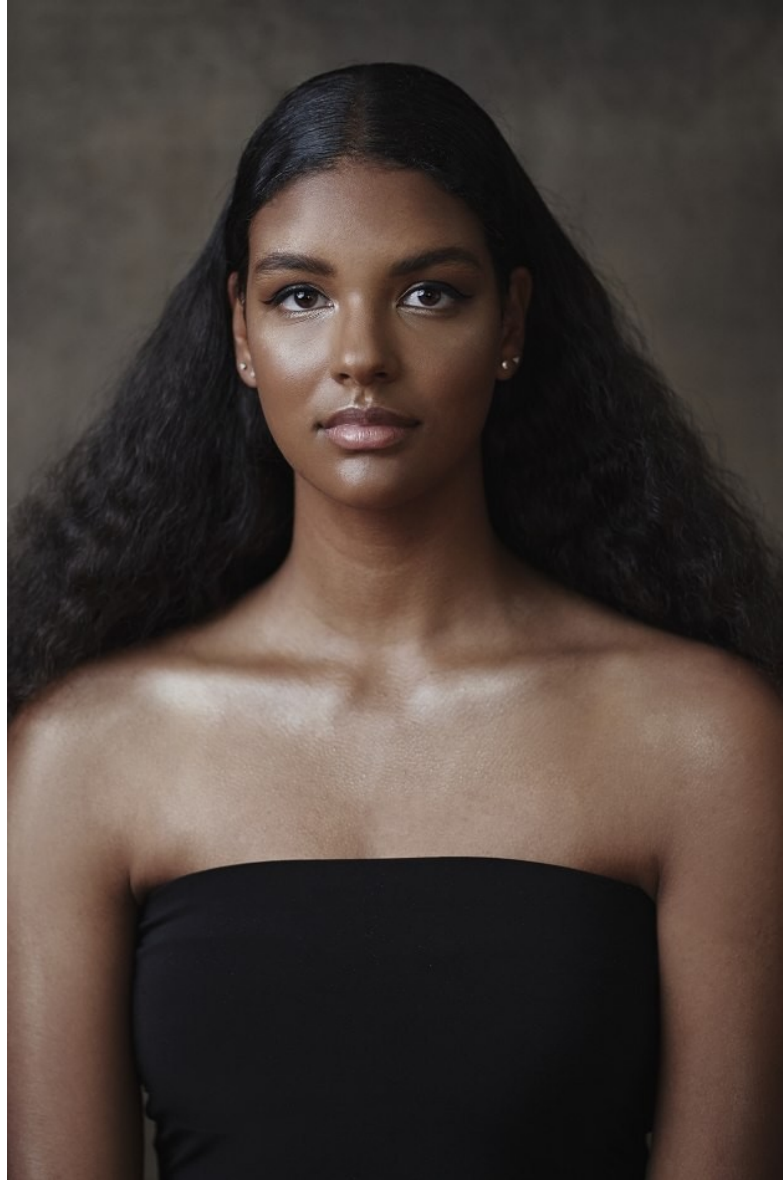

ROYALLE MODELLING

Arame Nicolls

Height 185cm/6'1" Bust 90cm/35.5" Waist 74cm/29" Hips 102cm/40" Dress 10-12 AUS/6-8 US/36-38 EU Shoe 45 EU/14 US/11 UK Hair Dark Brown Eyes Brown

ROYALLE MODELLING

Arame Nicolls

Height 185cm/6'1" Bust 90cm/35.5" Waist 74cm/29" Hips 102cm/40" Dress 10-12 AUS/6-8 US/36-38 EU Shoe 45 EU/14 US/11 UK Hair Dark Brown Eyes Brown

ROYALLE MODELLING

Arame Nicolls

Height 185cm/6'1" Bust 90cm/35.5" Waist 74cm/29" Hips 102cm/40" Dress 10-12 AUS/6-8 US/36-38 EU Shoe 45 EU/14 US/11 UK Hair Dark Brown Eyes Brown