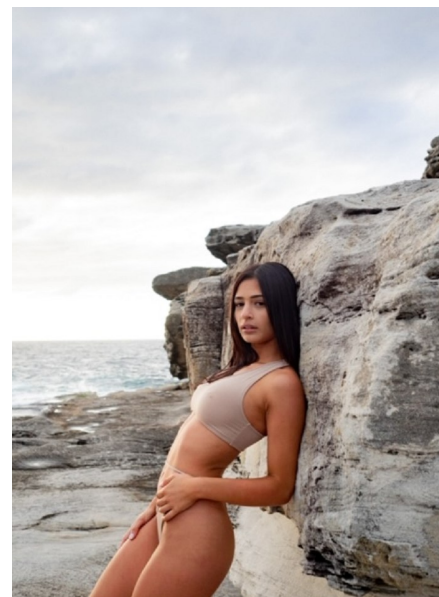

Nicolle Saroukos

Height 163cm/5'4" Waist 58cm/23" Hips 76cm/30" Dress 6 AUS/2 US/32
EU Shoe 40,5 EU/9,5 US/7 UK Hair Dark Brown Eyes Brown

 ROYALLE MODELLING

Tower 2, 201 Sussex St, level 20/21, Darling Park, Sydney, NSW, 2000
Tel: +61 2 8880 5147 | Email: info@royallemodelling.com.au