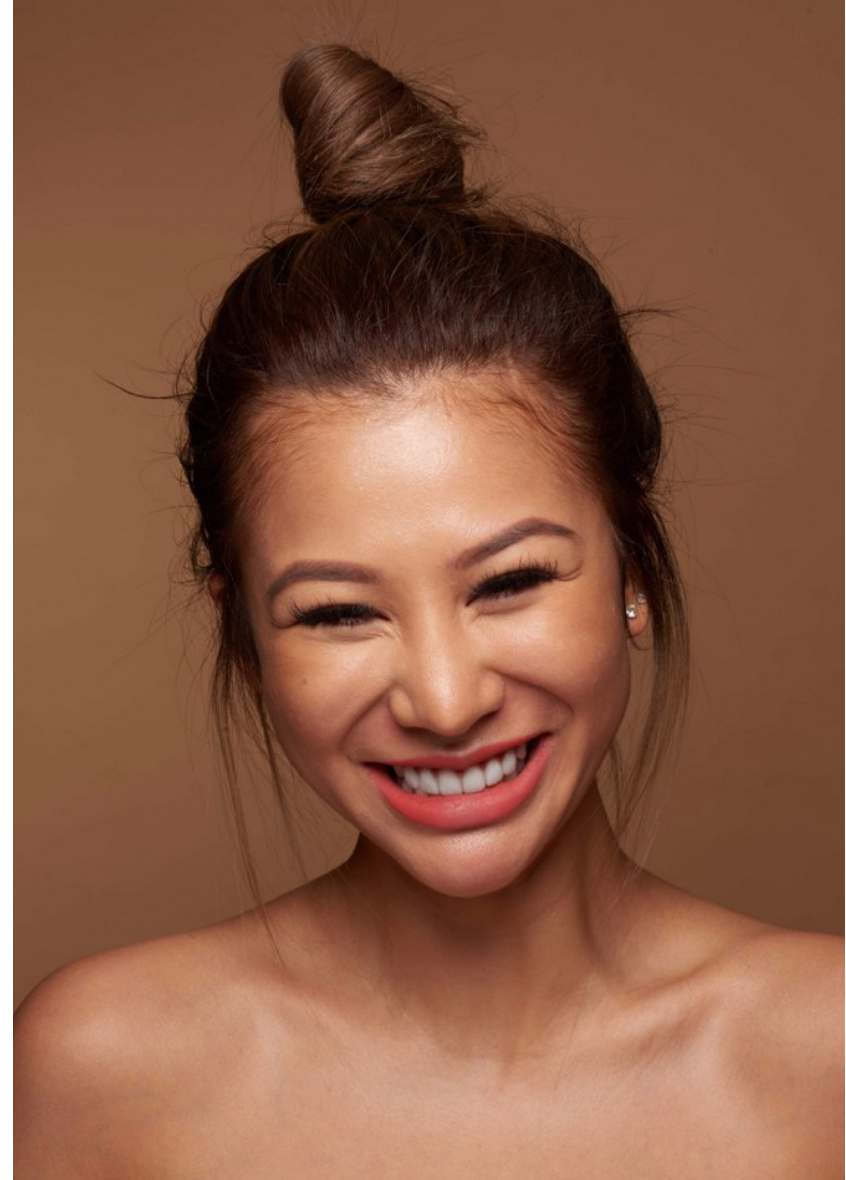

Matrisha Plienvitee

Height 170cm/5'7" Bust 91cm/36" Waist 64cm/25" Hips 91cm/36" Dress 6-8 AUS/2-4 US/32-34 EU Shoe 40 EU/9 US/6,5 UK Hair Blonde Venetian Eyes Brown

Matrisha Plienvitee

Height 170cm/5'7" Bust 91cm/36" Waist 64cm/25" Hips 91cm/36" Dress 6-8 AUS/2-4 US/32-34 EU Shoe 40 EU/9 US/6,5 UK Hair Blonde Venetian Eyes Brown

ROYALLE MODELLING

Matrisha Plienvitee

Height 170cm/5'7" Bust 91cm/36" Waist 64cm/25" Hips 91cm/36" Dress 6-8 AUS/2-4 US/32-34 EU Shoe 40 EU/9 US/6,5 UK Hair Blonde Venetian Eyes Brown

ROYALLE MODELLING

Matrisha Plienvitee

Height 170cm/5'7" Bust 91cm/36" Waist 64cm/25" Hips 91cm/36" Dress 6-8 AUS/2-4 US/32-34 EU Shoe 40 EU/9 US/6,5 UK Hair Blonde Venetian Eyes Brown

ROYALLE MODELLING

Matrisha Plienvitee

Height 170cm/5'7" Bust 91cm/36" Waist 64cm/25" Hips 91cm/36" Dress 6-8 AUS/2-4 US/32-34 EU Shoe 40 EU/9 US/6.5 UK Hair Blonde Venetian Eyes Brown