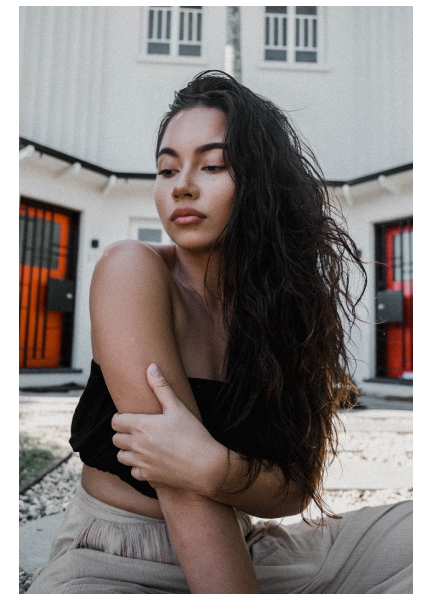

Kat Shumack

Height 167cm/5'5.5" Bust 72cm/28.5" Waist 54cm/21" Hips 78cm/30.5"
Dress 10 AUS/6 US/36 EU Shoe 42.5 EU/11.5 US/8 UK Hair Brown
Eyes Brown

 ROYALLE MODELLING

Tower 2, 201 Sussex St, level 20/21, Darling Park, Sydney, NSW, 2000
Tel: (+61) 2 8599 7273 | Email: info@royallemodelling.com.au