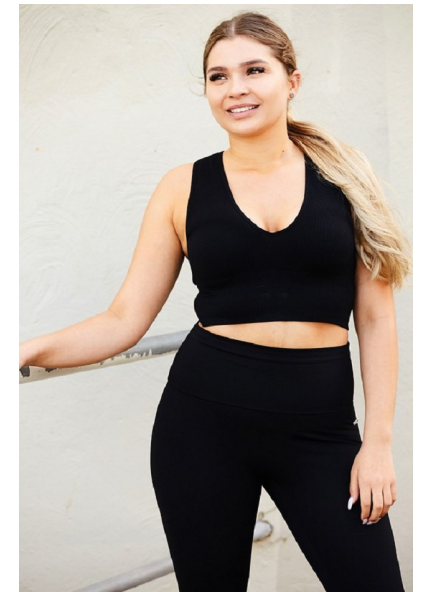

Ebru Aydogan

Height 157cm/5'1" Bust 89cm/35" Waist 74cm/29" Hips 99cm/39"
Dress 8-10 AUS/4-6US/34-36 EU Shoe 40.5 EU/9.5 US/7 UK Hair Blonde
Eyes Hazel

 **ROYALLE MODELLING**

Tower 2, 201 Sussex St, level 20/21, Darling Park, Sydney, NSW, 2000
Tel: (+61) 2 8599 7273 | Email: info@royallemodelling.com.au