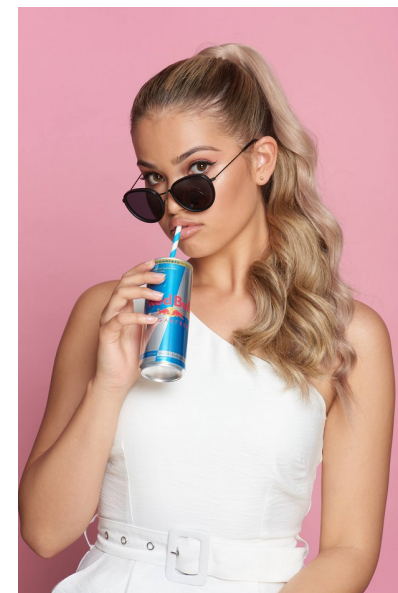

Bianca Miranda

Height 169cm/5'6.5" Bust 84cm/33" B Waist 69cm/27" Hips 86cm/34"
Dress 12 AUS/8 US/38 EU Shoe 40.5 EU/9.5 US/7 UK Hair Blonde
Eyes Brown

 ROYALLE MODELLING

Tower 2, 201 Sussex St, level 20/21, Darling Park, Sydney, NSW, 2000