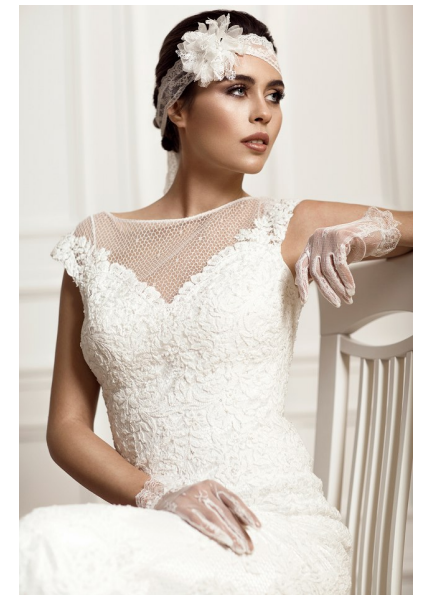

Edris Ceka

Height 177cm/5'9.5" Bust 88cm/34.5" Waist 65cm/25.5" Hips 99cm/39"  
Dress 8-10 AUS/4-6US/34-36 EU Shoe 43.5 EU/12.5 US/9 UK Hair Dark  
Brown Eyes Blue/Grey

 ROYALLE MODELLING

Tower 2, 201 Sussex St, level 20/21, Darling Park, Sydney, NSW, 2000  
Tel: +61 2 8880 5147 | Email: [info@royallemodelling.com.au](mailto:info@royallemodelling.com.au)