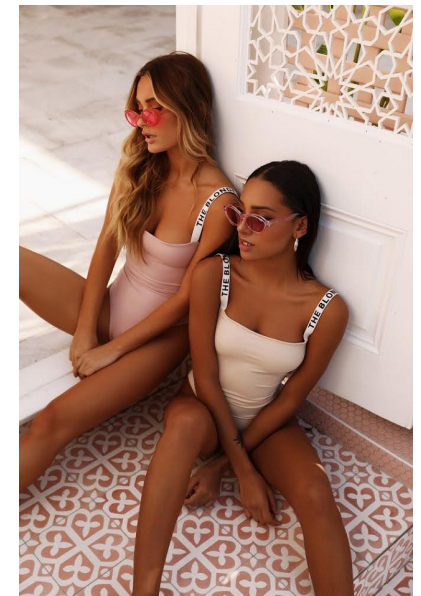

Chelsea Gonthier

Height 168cm/5'6" Bust 83cm/32.5" Waist 63cm/25" Hips 89cm/35"  
Dress 6 AUS/2 US/32 EU Shoe 43.5 EU/12.5 US/9 UK Hair Dark Brown  
Eyes Brown

 **ROYALLE MODELLING**

Tower 2, 201 Sussex St, level 20/21, Darling Park, Sydney, NSW, 2000  
Tel: (+61) 2 8599 7273 | Email: [info@royallemodelling.com.au](mailto:info@royallemodelling.com.au)