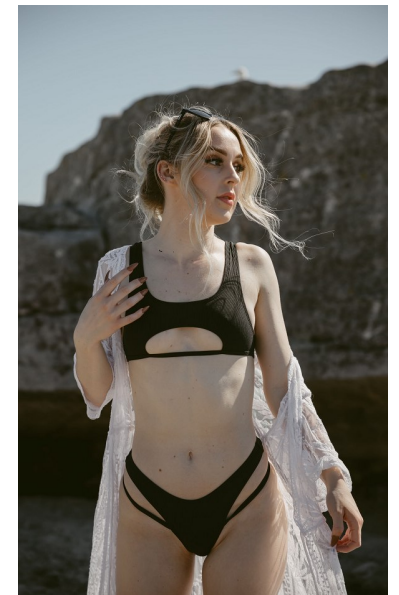

Brielle Paludetto

Height 157cm/5'1" Bust 78cm/30.5" A/B Waist 58cm/23" Hips 89cm/35"
Dress 6 AUS/2 US/32 EU Shoe 39 EU/8 US/6 UK Hair Blonde Eyes Green

ROYALLE MODELLING

Tower 2, 201 Sussex St, level 20/21, Darling Park, Sydney, NSW, 2000
Tel: (+61) 2 8599 7273 | Email: info@royallemodelling.com.au