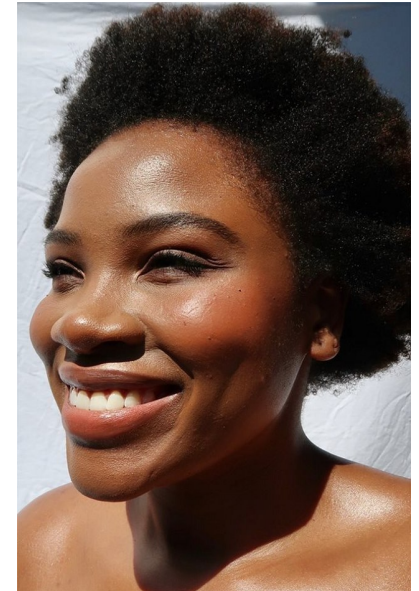

Chendzimu James

Height 168cm/5'6" Bust 110cm/43.5" Waist 94cm/37" Hips 123cm/48.5"
Dress 16-18 AUS/12-14 US/42-44 EU Hair Black Eyes Brown

 ROYALLE MODELLING

Tower 2, 201 Sussex St, level 20/21, Darling Park, Sydney, NSW, 2000
Tel: (+61) 2 8599 7273 | Email: info@royallemodelling.com.au