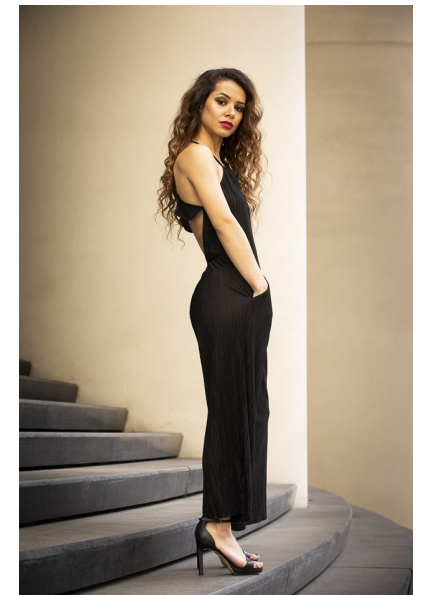

Patricia Anderson

Height 163cm/5'4" Bust 78cm/30.5" C Waist 60cm/23.5" Hips 69cm/27"
Dress 6-8 AUS/2-4 US/32-34 EU Shoe 39 EU/8 US/6 UK Hair Brown
Eyes Brown

 ROYALLE MODELLING

Tower 2, 201 Sussex St, level 20/21, Darling Park, Sydney, NSW, 2000
Tel: (+61) 2 8599 7273 | Email: info@royallemodelling.com.au