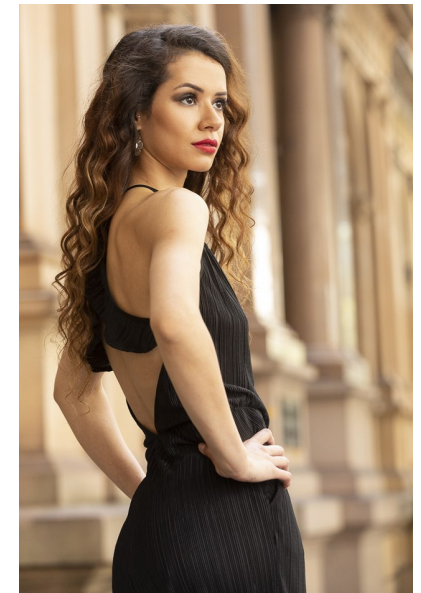

Patricia Anderson

Height 163cm/5'4" Bust 78cm/30.5" C Waist 60cm/23.5" Hips 69cm/27"
Dress 6-8 AUS/2-4 US/32-34 EU Shoe 39 EU/8 US/6 UK Hair Brown
Eyes Brown

 ROYALLE MODELLING

Tower 2, 201 Sussex St, level 20/21, Darling Park, Sydney, NSW, 2000
Tel: (+61) 2 8599 7273 | Email: info@royallemodelling.com.au