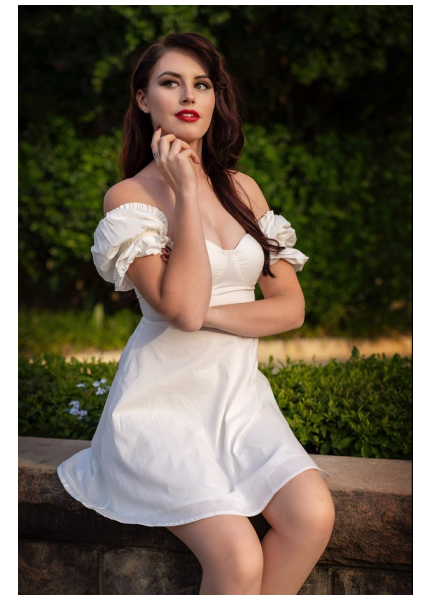

Brielle Streater

Height 174cm/5'8.5" Bust 86cm/34" C Waist 61cm/24" Hips 86cm/34"
Dress 6-8 AUS/2-4 US/32-34 EU Shoe 40.5 EU/9.5 US/7 UK Hair Brunette
Eyes Brown

 ROYALLE MODELLING

Tower 2, 201 Sussex St, level 20/21, Darling Park, Sydney, NSW, 2000