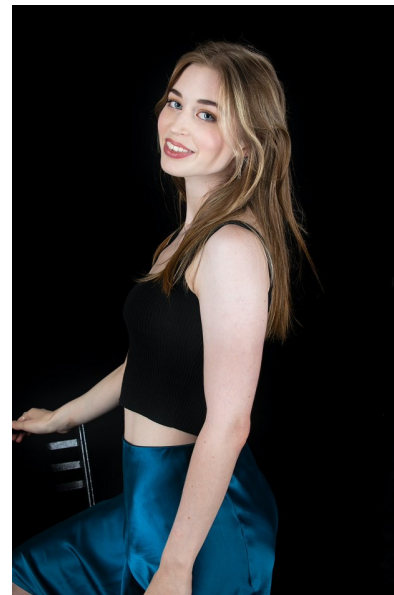

Lucinda Leyshon

Height 171cm/5'7.5" Bust 82cm/32.5" B Waist 64cm/25" Hips 89cm/35"  
Dress 6 AUS/2 US/32 EU Shoe 38.5 EU/7.5 US/5.5 UK Hair Brunette  
Eyes Blue

 ROYALLE MODELLING

Tower 2, 201 Sussex St. level 20/21, Darling Park, Sydney, NSW, 2000  
Tel: (+61) 2 8599 7273 | Email: [info@royallemodelling.com.au](mailto:info@royallemodelling.com.au)