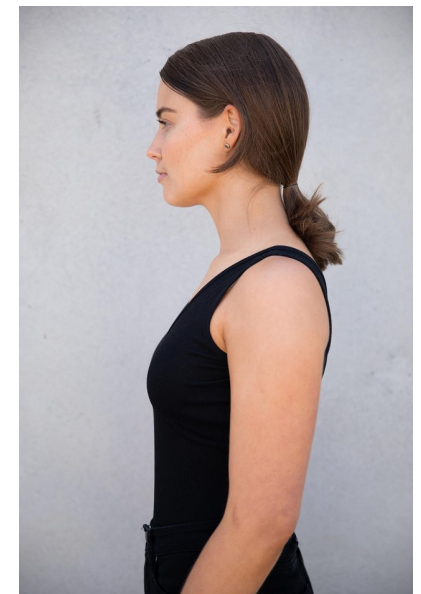

Natalie Ford

Height 171cm/5'7.5" Bust 83cm/32.5" Waist 66cm/26" Hips 91cm/36"
Dress 8 AUS/4 US/34 EU Shoe 38 EU/7 US/5 UK Hair Light Brown
Eyes Green

 ROYALLE MODELLING

Tower 2, 201 Sussex St, level 20/21, Darling Park, Sydney, NSW, 2000
Tel: (+61) 2 8599 7273 | Email: info@royallemodelling.com.au