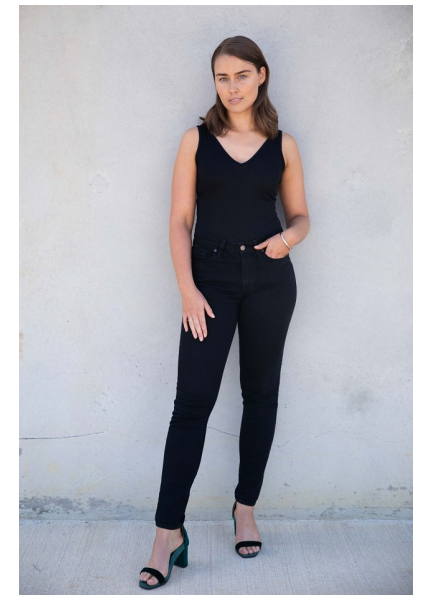

Natalie Ford

Height 171cm/5'7.5" Bust 83cm/32.5" Waist 66cm/26" Hips 91cm/36"
Dress 8 AUS/4 US/34 EU Shoe 38 EU/7 US/5 UK Hair Light Brown
Eyes Green

 ROYALLE MODELLING

Tower 2, 201 Sussex St, level 20/21, Darling Park, Sydney, NSW, 2000
Tel: (+61) 2 8599 7273 | Email: info@royallemodelling.com.au