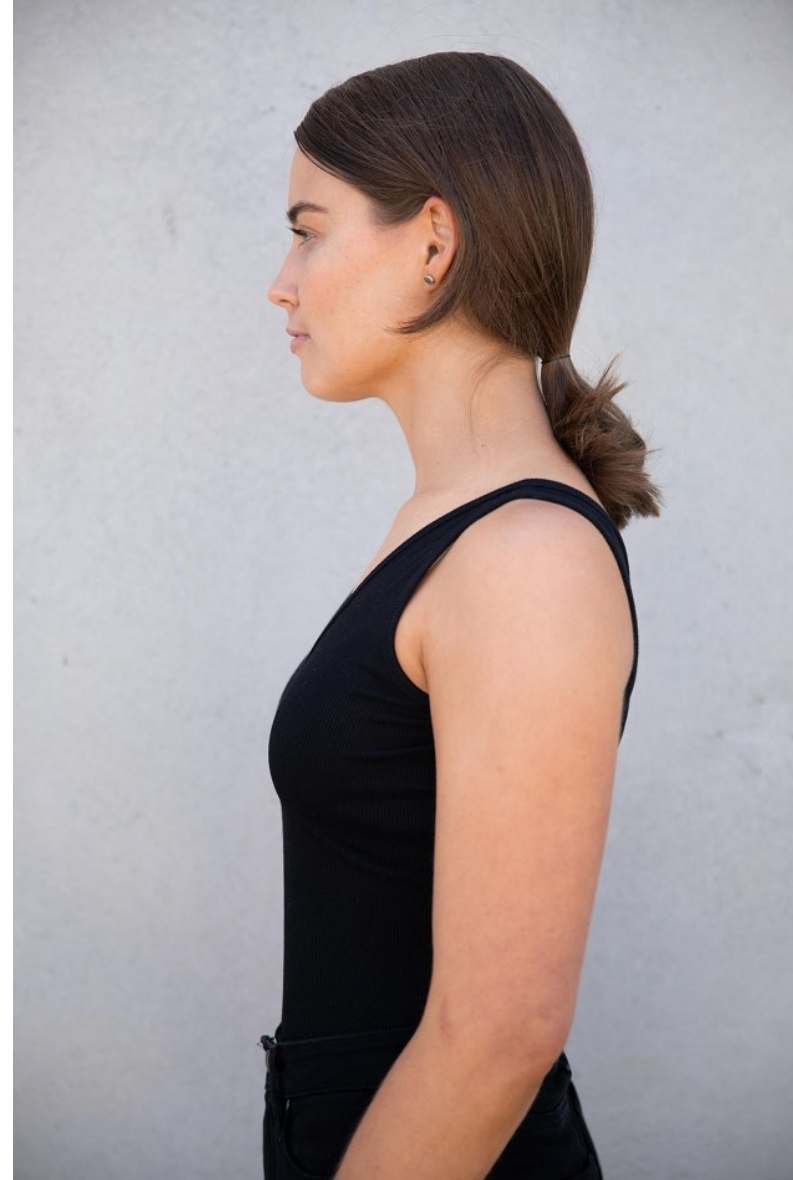

ROYALLE MODELLING

Natalie Ford

Height 171cm/5'7.5" Bust 83cm/32.5" Waist 66cm/26" Hips 91cm/36" Dress 8 AUS/4 US/34 EU Shoe 38 EU/7 US/5 UK Hair Light Brown Eyes Green

Natalie Ford

Height 171cm/5'7.5" Bust 83cm/32.5" Waist 66cm/26" Hips 91cm/36" Dress 8 AUS/4 US/34 EU Shoe 38 EU/7 US/5 UK Hair Light Brown Eyes Green

Natalie Ford

Height 171cm/5'7.5" Bust 83cm/32.5" Waist 66cm/26" Hips 91cm/36" Dress 8 AUS/4 US/34 EU Shoe 38 EU/7 US/5 UK Hair Light Brown Eyes Green