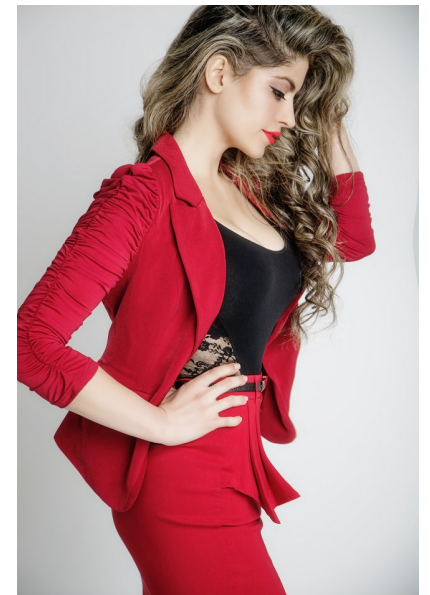

Ashley Laetitia

Height 173cm/5'8" Bust 91cm/36" Waist 66cm/26" Hips 91cm/36"
Shoe 39 EU/8 US/6 UK Hair Brown Eyes Brown

 ROYALLE MODELLING

Tower 2, 201 Sussex St. level 20/21, Darling Park, Sydney, NSW, 2000
Tel: +61 2 8880 5147 | Email: info@royallemodelling.com.au